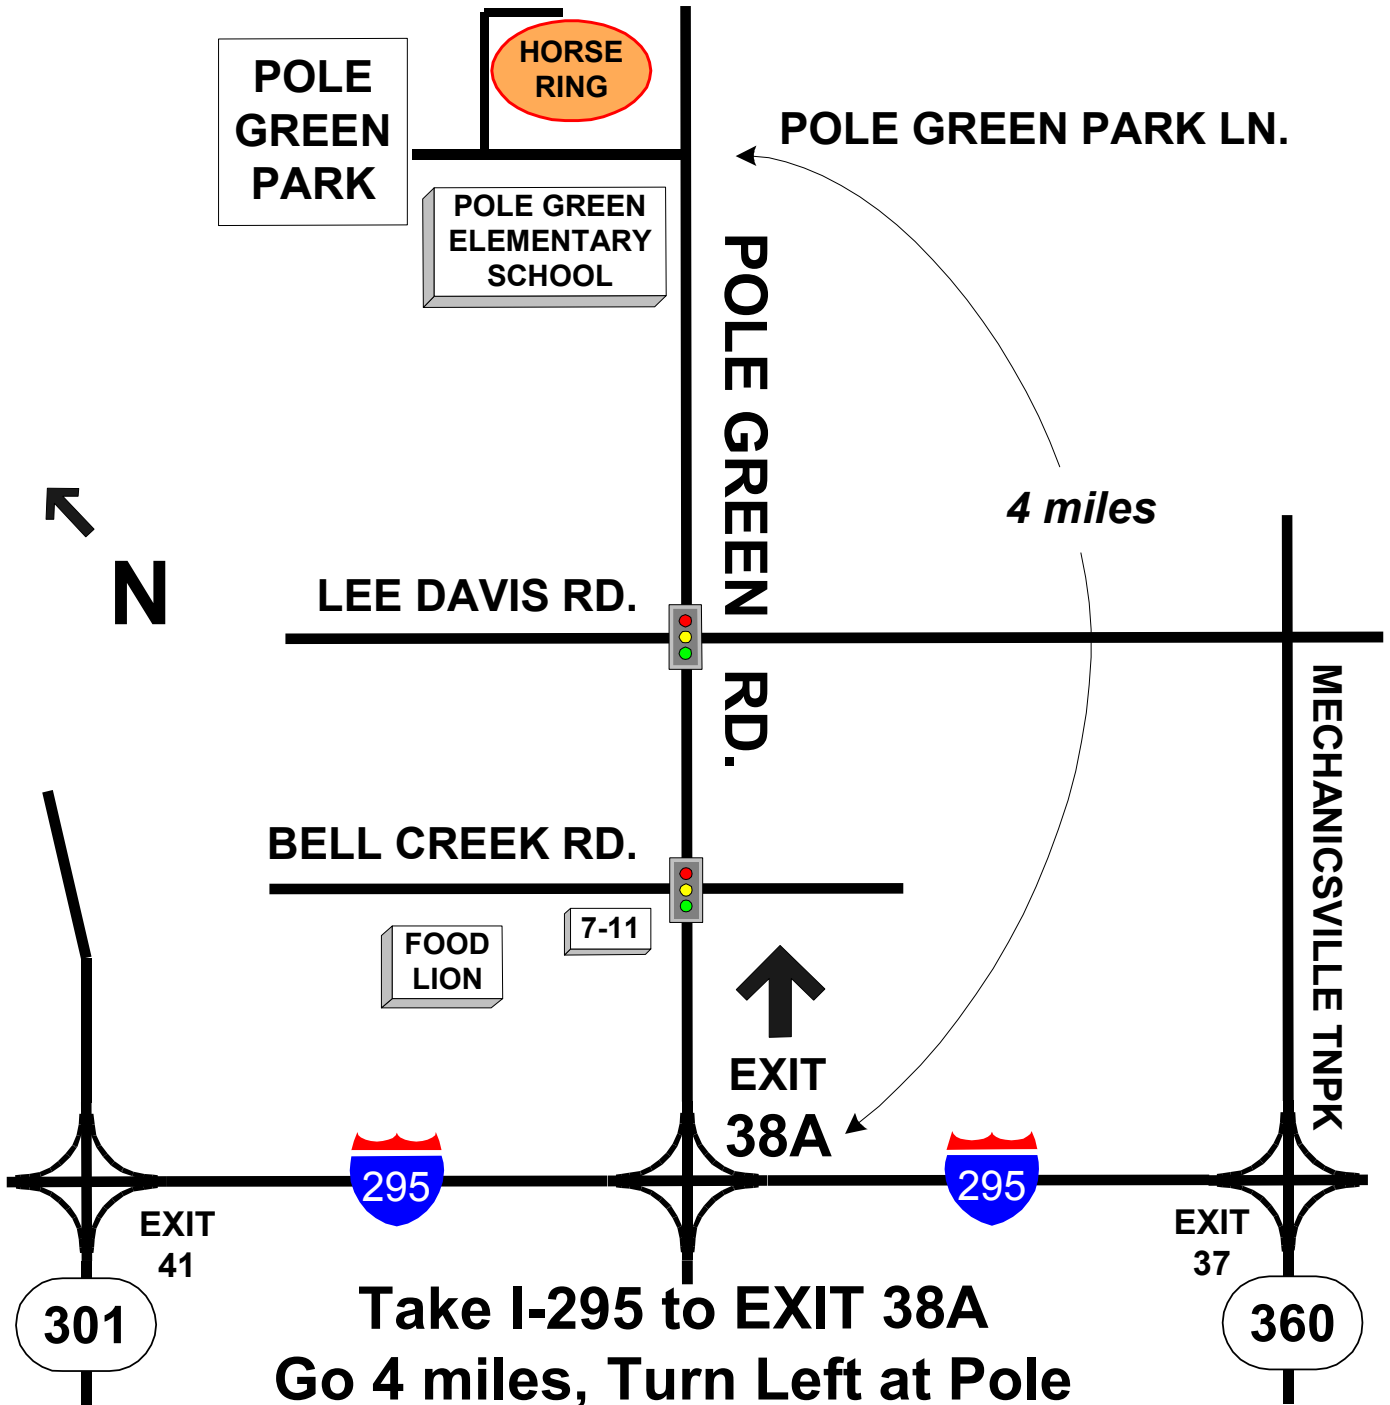

Hidden Haven Horse Show Pole Green Park Mechanicsville, VA

**Take I-295 to EXIT 38A
Go 4 miles, Turn Left at Pole
Green Elementary School**